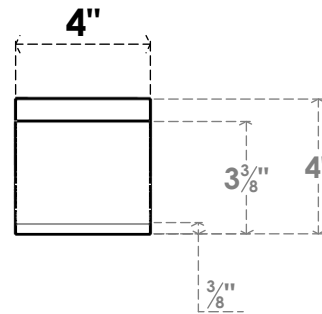

ITEM NUMBER: BRCPC040X32000X04000IMP

4"W X 32"D X 4"H IMPERIAL ARCHITECTURAL GRADE PVC CLOSED KNEE BRACE

SIDE PROFILE

FRONT PROFILE

ISOMETRIC

EKENA MILLWORK
2300 WEST MAIN ST.
CLARKSVILLE, TX 75426
TOLL FREE: 866-607-0453
WWW.EKENAMILLWORK.COM