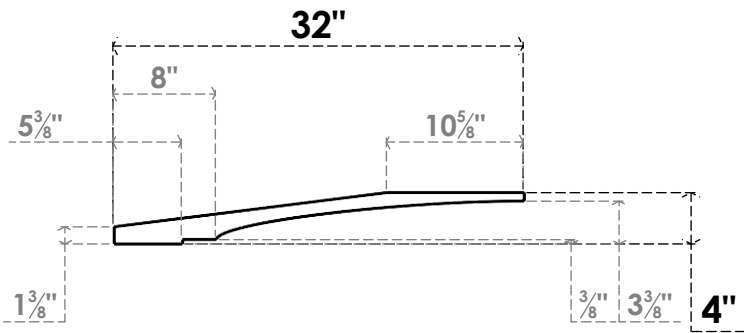

ITEM NUMBER: BRCPC040X32000X04000IMP

4"W X 32"D X 4"H IMPERIAL ARCHITECTURAL GRADE PVC CLOSED KNEE BRACE

SIDE PROFILE

FRONT PROFILE

ISOMETRIC

EKENA MILLWORK
2300 WEST MAIN ST.
CLARKSVILLE, TX 75426
TOLL FREE: 866-607-0453
WWW.EKENAMILLWORK.COM