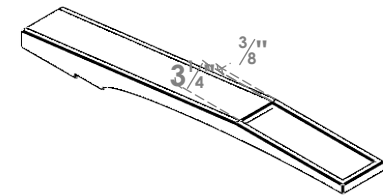

ITEM NUMBER: BRCPC040X32000X04000IMP

4"W X 32"D X 4"H IMPERIAL ARCHITECTURAL GRADE PVC CLOSED KNEE BRACE

SIDE PROFILE

FRONT PROFILE

ISOMETRIC

EKENA MILLWORK
2300 WEST MAIN ST.
CLARKSVILLE, TX 75426
TOLL FREE: 866-607-0453
WWW.EKENAMILLWORK.COM